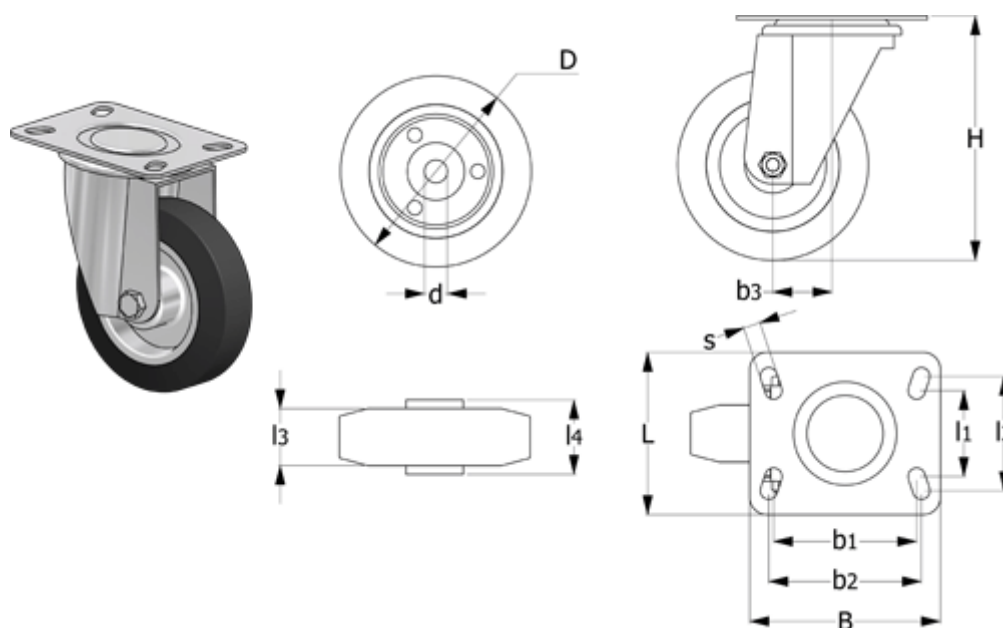

# Data Sheet

Article number: 2314450056

Description: E+G rubber wheel 450056  
RE.E3-100-SBL-N turning plate u/bremse

## Measures

B	= 100	g	= 820	s	= 9
b1	= 75	H	= 128	Type = RE.E3-100-SBL	
b2	= 80	L	= 85		
b3	= 35	l1	= 45		
Code	= 450056	l2	= 60		
D	= 100	l3	= 30		
d	= 12	l4	= 44		
Dynamic load (N)	= 800	Rolling resistance (N)	= 750		